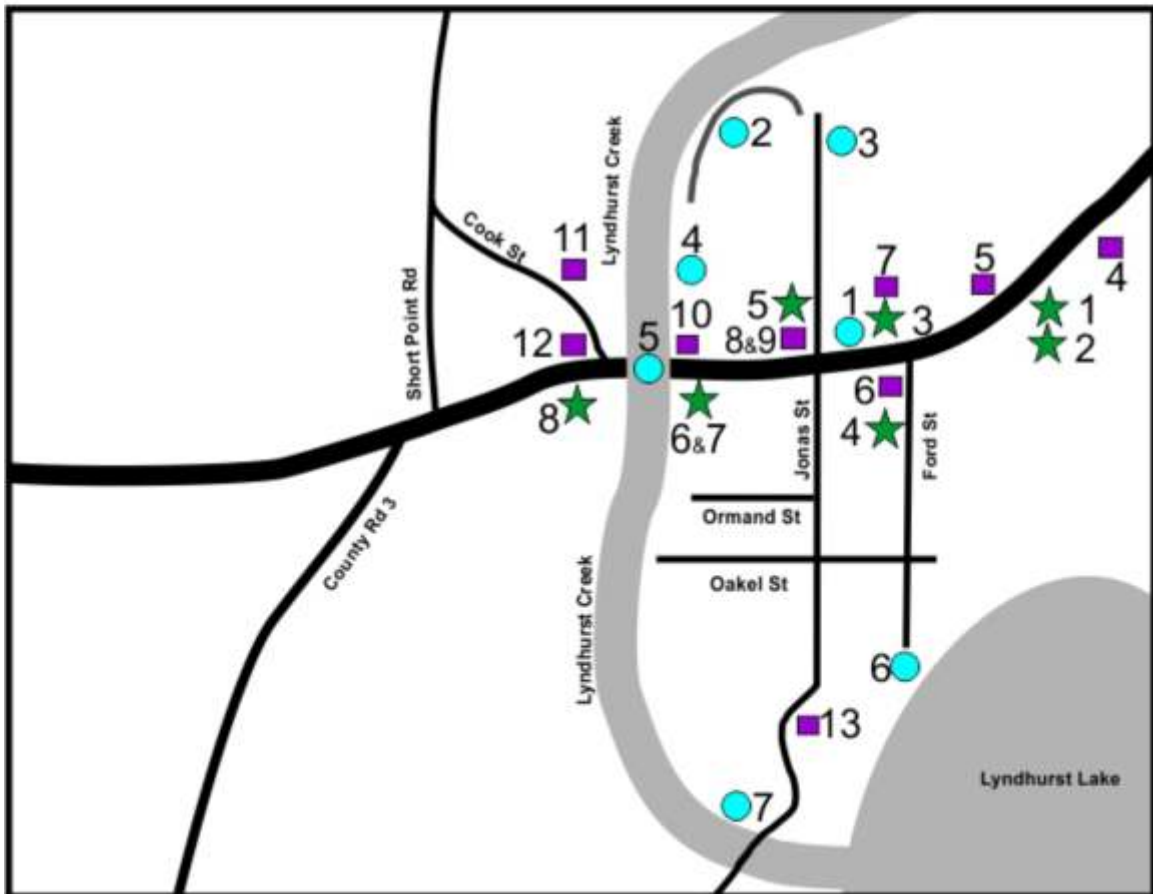

www.LyndhurstArtTrail.com
 - mobile friendly map -

culturedays.ca
 CREATE, PARTICIPATE & SHARE

maps are for general guidelines, not to scale